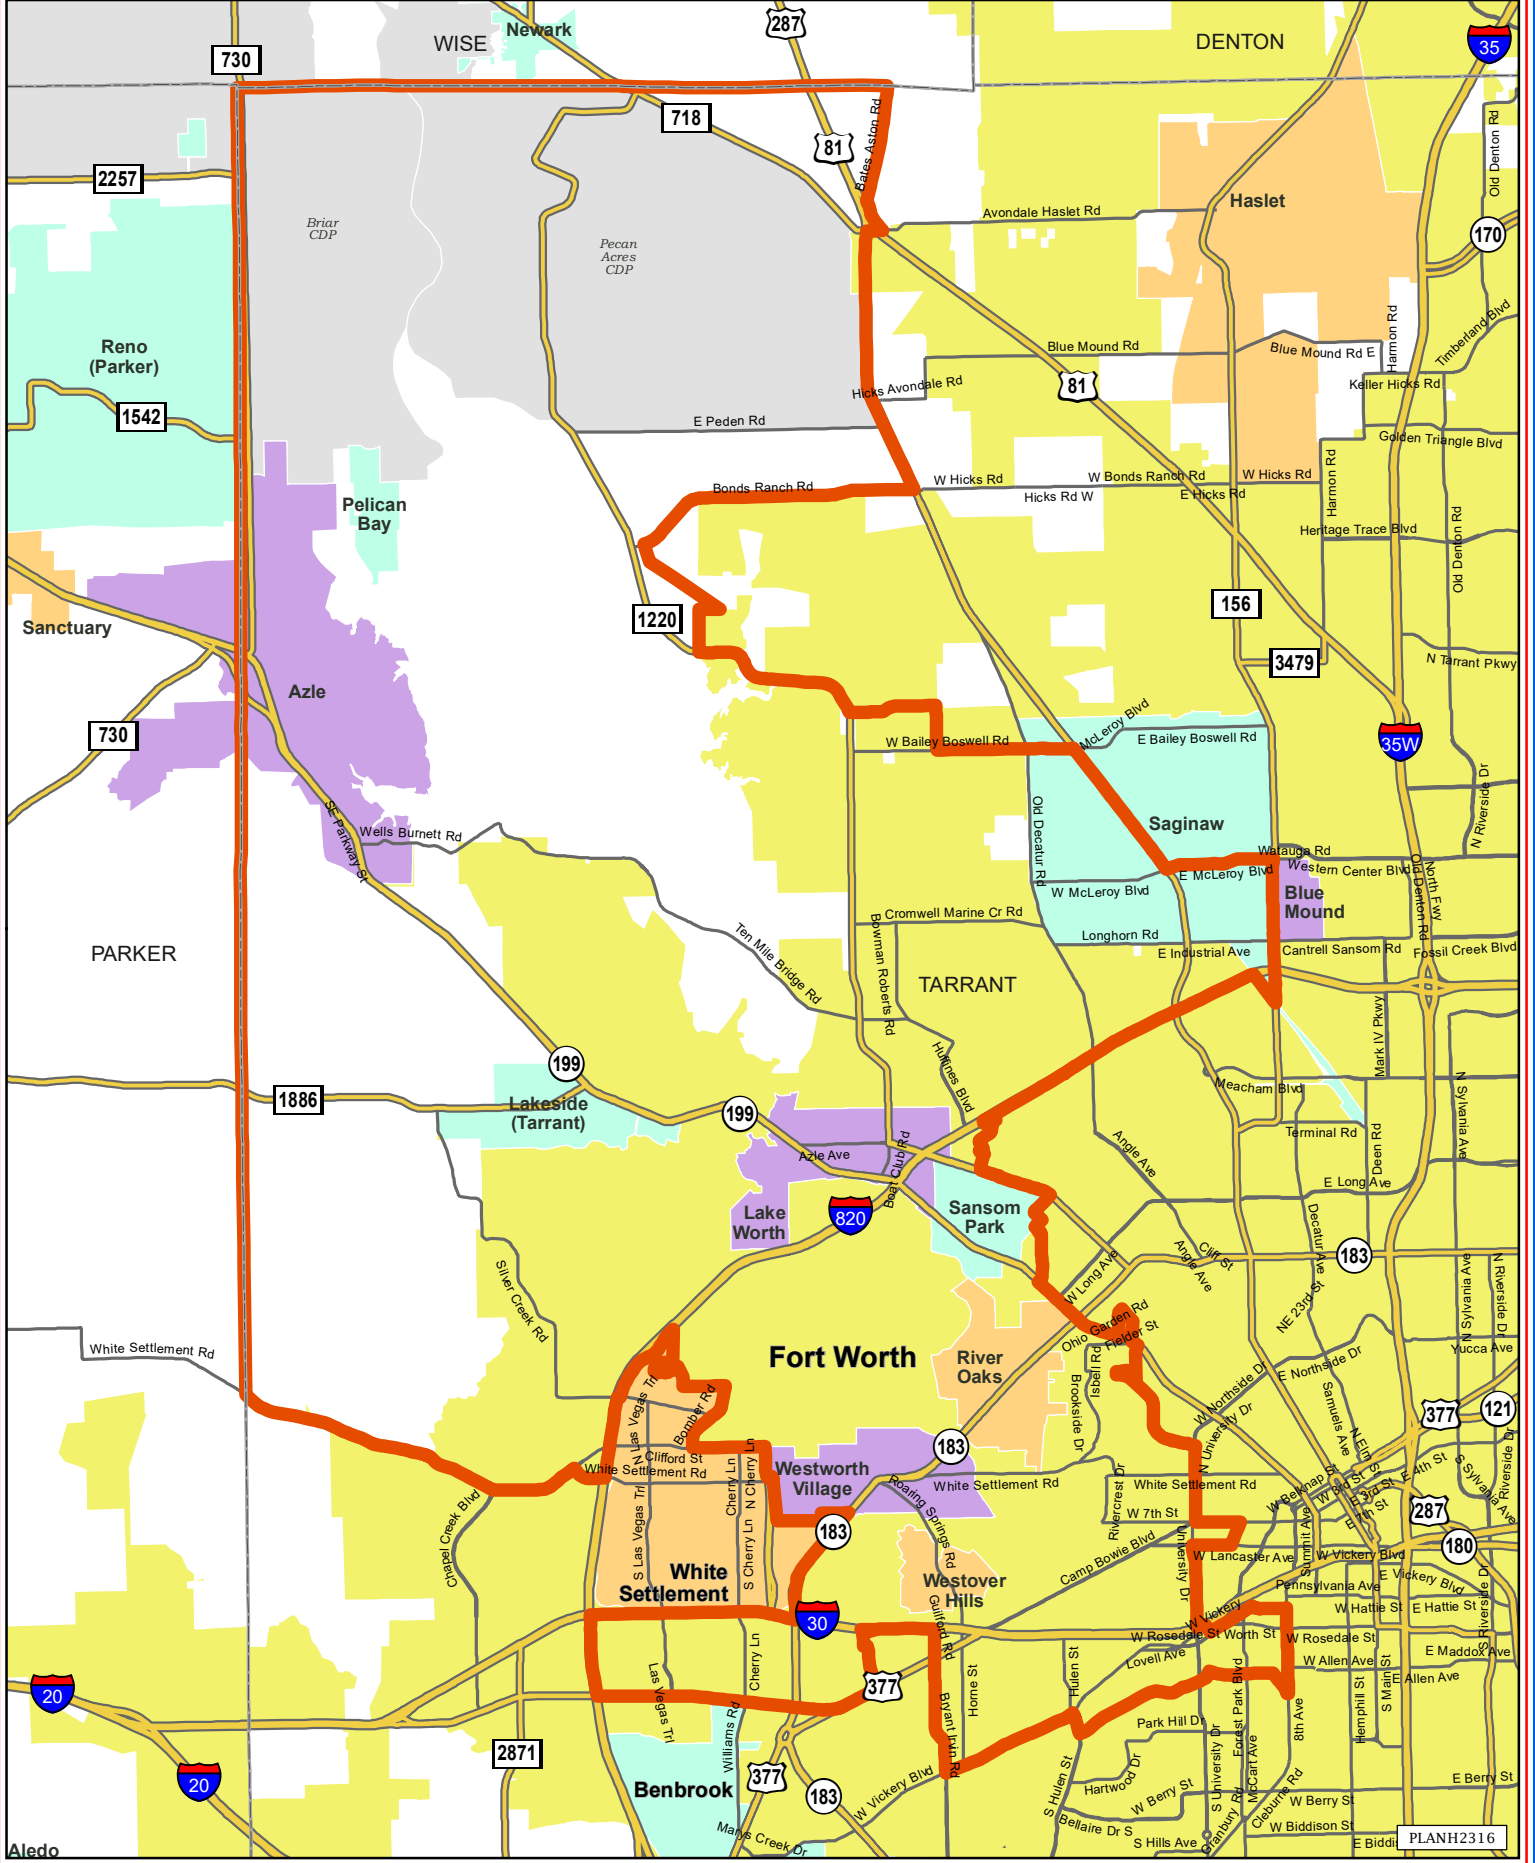

Texas Legislature

# HOUSE DISTRICT 99

Aledo

PLANH2316